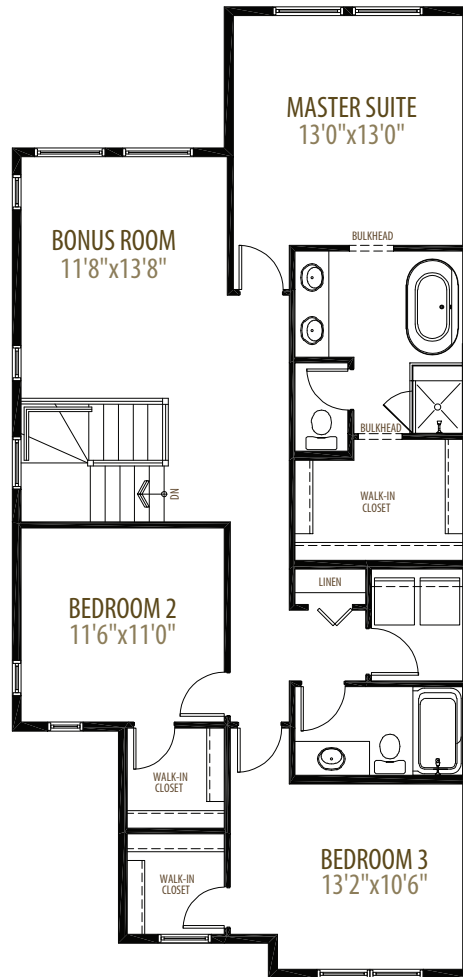

THE WEXFORD II

2,155 SQ FT | 3 BEDROOM 2.5 BATH

SHOWHOME

Main Floor 922 sq ft

Upper Floor 1,233 sq ft

MAKE THIS HOME YOUR OWN

Ask us about:

- Having an expanded bedroom
- Adding a 4th bedroom
- Adding a main floor den or suite
- A side entry