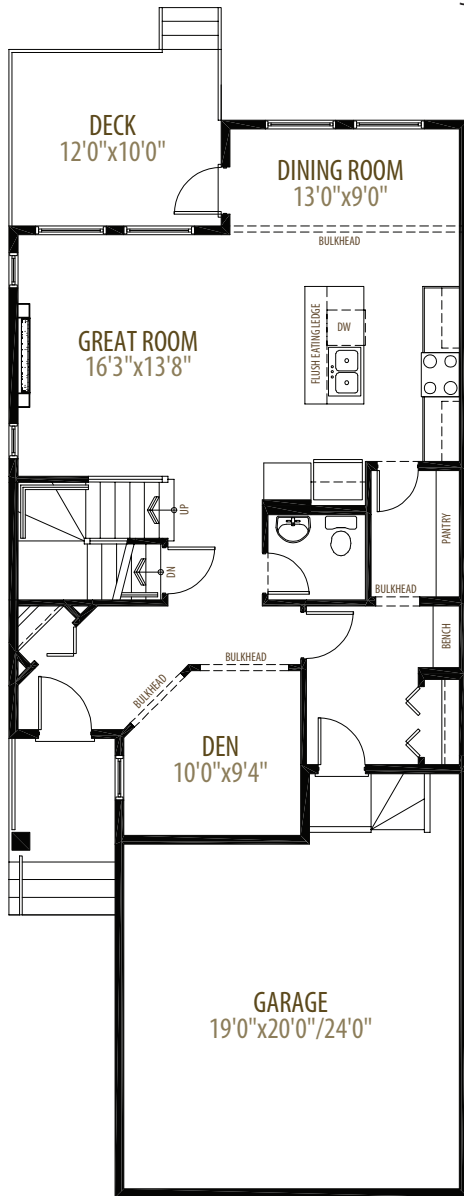

THE WEXFORD II

2,155 SQ FT | 3 BEDROOM 2.5 BATH

SHOWHOME

Main Floor 922 sq ft

Upper Floor 1,233 sq ft

MAKE THIS HOME YOUR OWN

Ask us about:

- Having an expanded bedroom
- Adding a 4th bedroom
- Adding a main floor den or suite
- A side entry