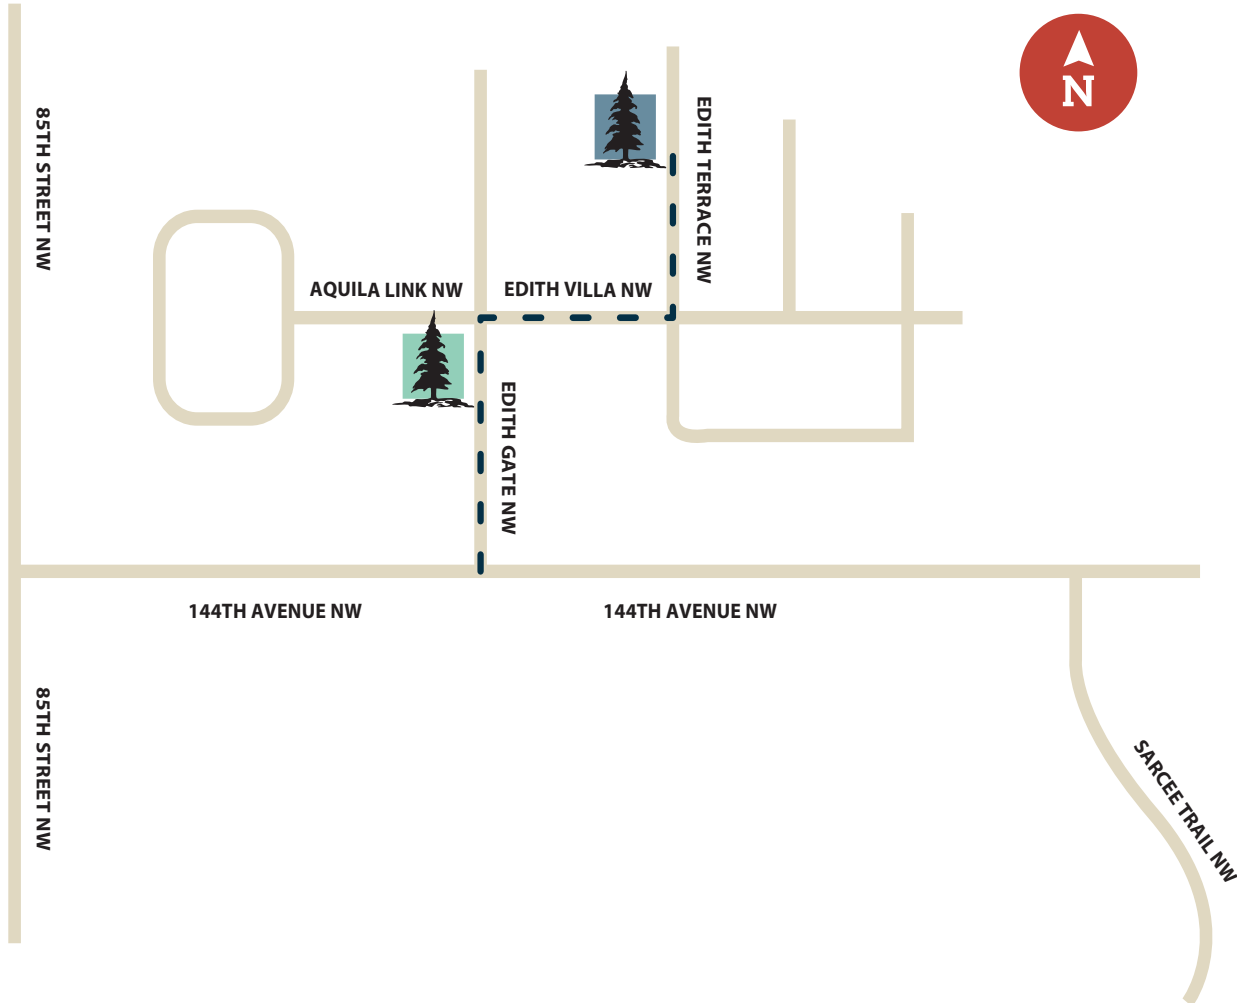

SHOWHOME MAP

LANED & DUPLEX DIRECTIONS

DIRECTION TO SHOWHOME

DUPLEX SHOW HOME
16/17 Edith Gate NW

LANED SHOW HOME
51/55 Edith Terrace NW