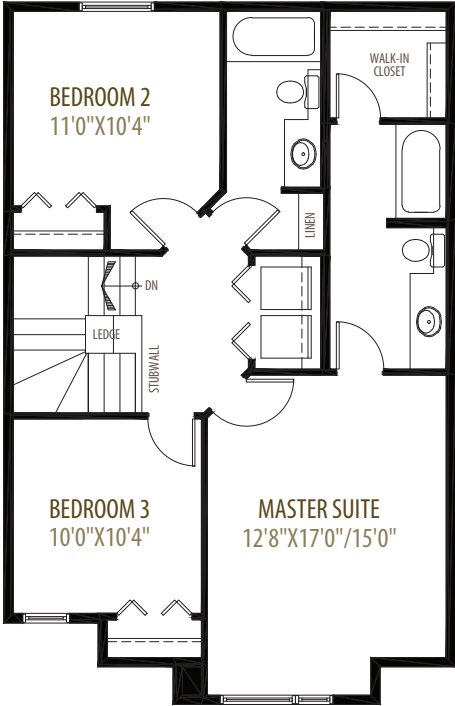

Baxter
1,578 SQ FT

Main Floor 720 sq ft

Upper Floor 858 sq ft