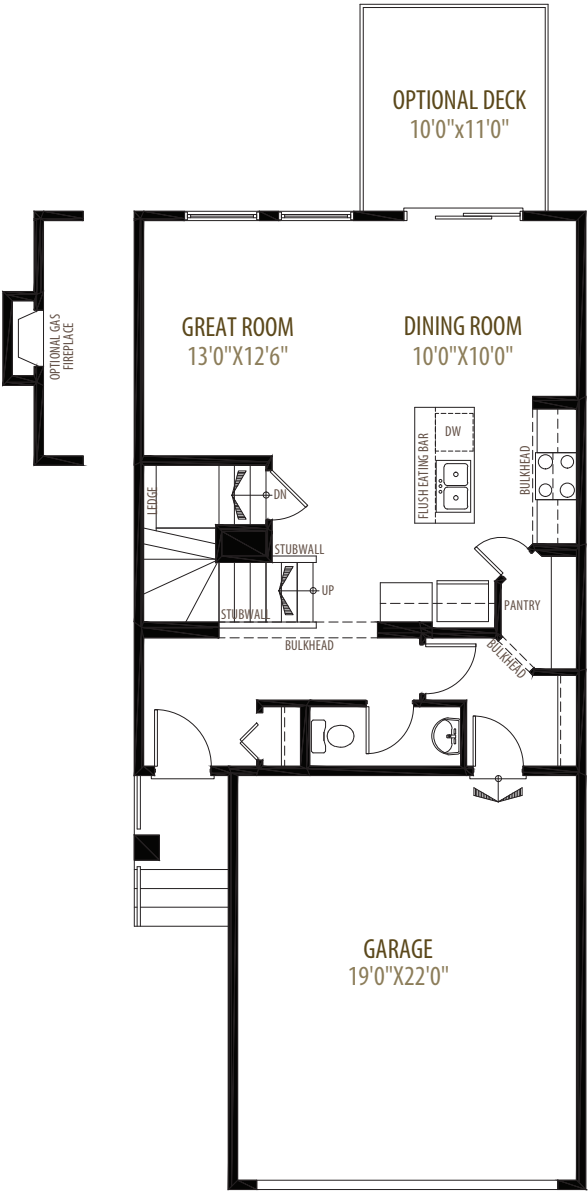

Baxter
1,578 SQ FT

Main Floor 720 sq ft

Upper Floor 858 sq ft