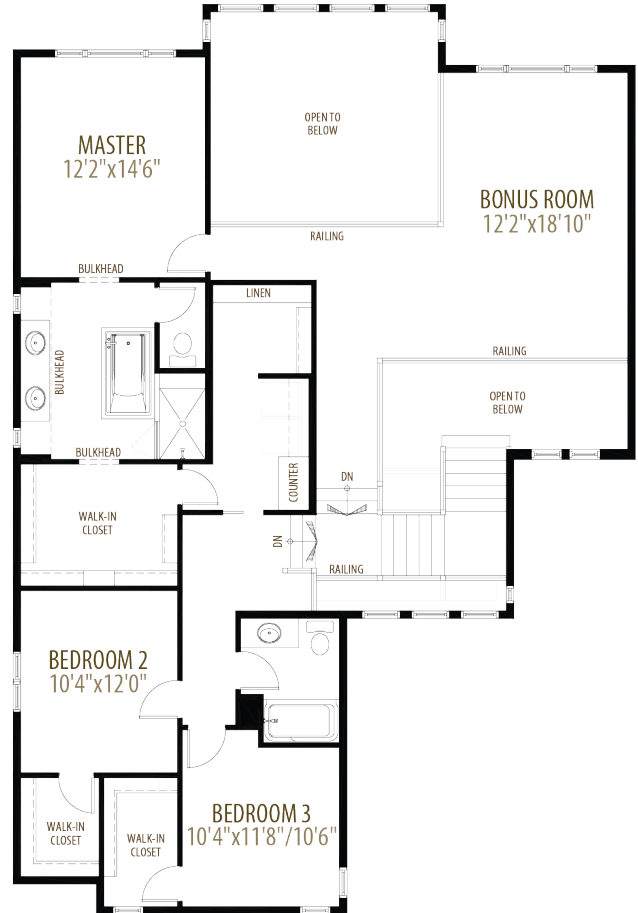

THE CAMBRIDGE

2,546 SQ FT

3 BEDROOMS • 2.5 BATHS

Main Floor 1,409 sq ft

Upper Floor 1,401 sq ft