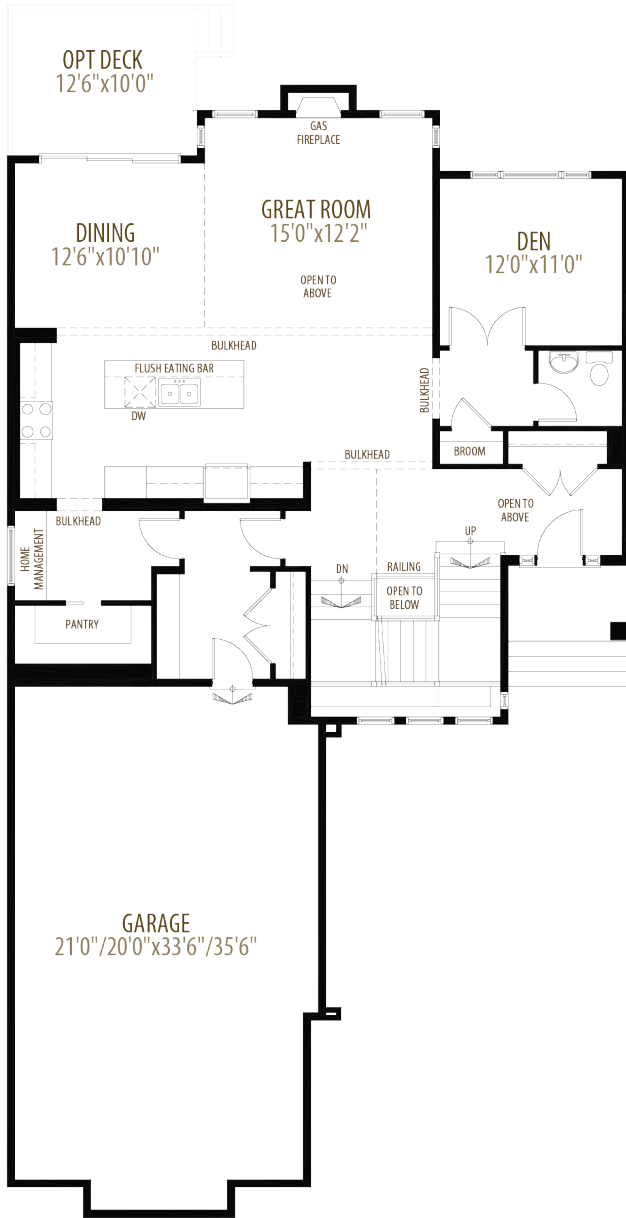

THE CAMBRIDGE

2,546 SQ FT

3 BEDROOMS • 2.5 BATHS

Main Floor 1,409 sq ft

Upper Floor 1,401 sq ft