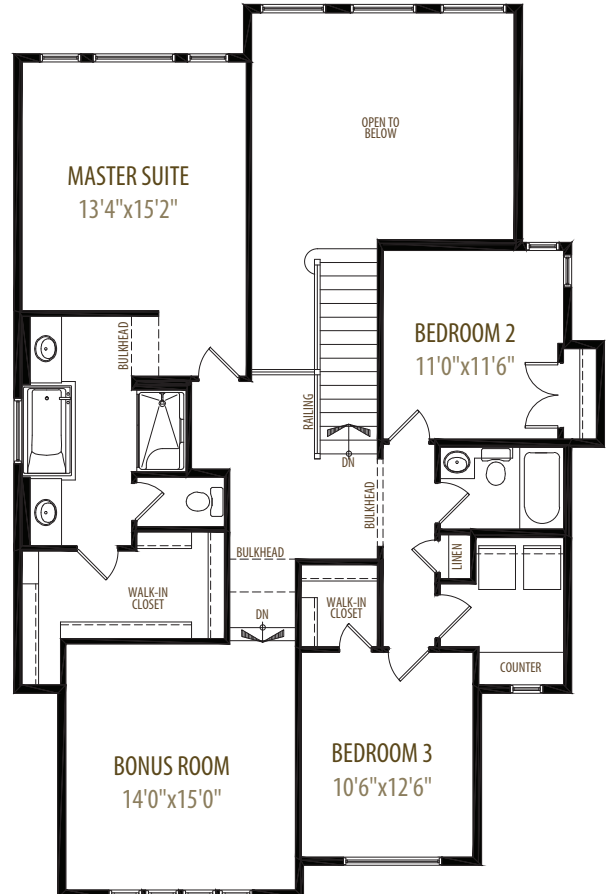

Ellsworth II

2,580 SQ FT

Main Floor 1,193 sq ft

Upper Floor 1,387 sq ft