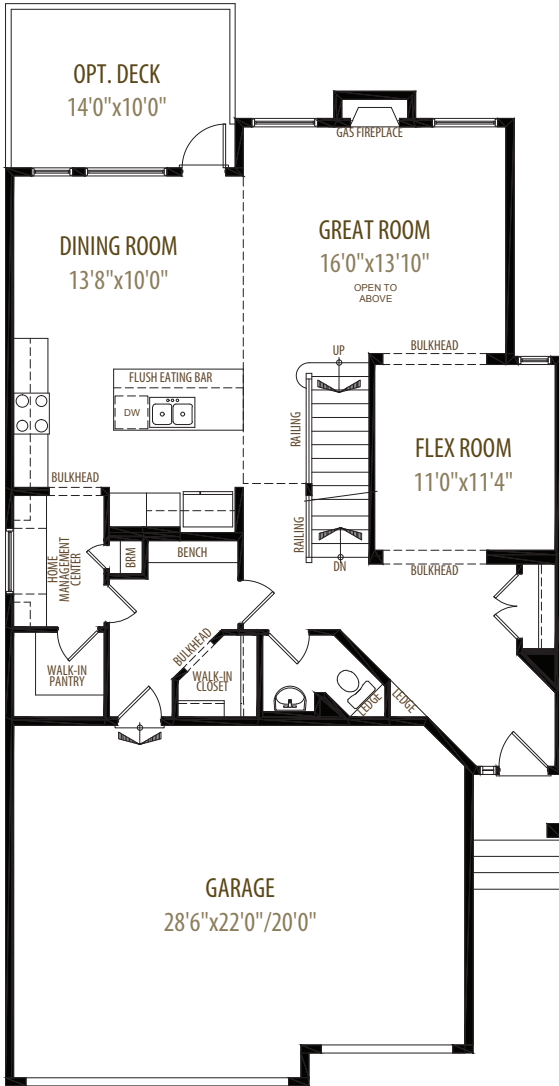

Ellsworth II

2,580 SQ FT

Main Floor 1,193 sq ft

Upper Floor 1,387 sq ft