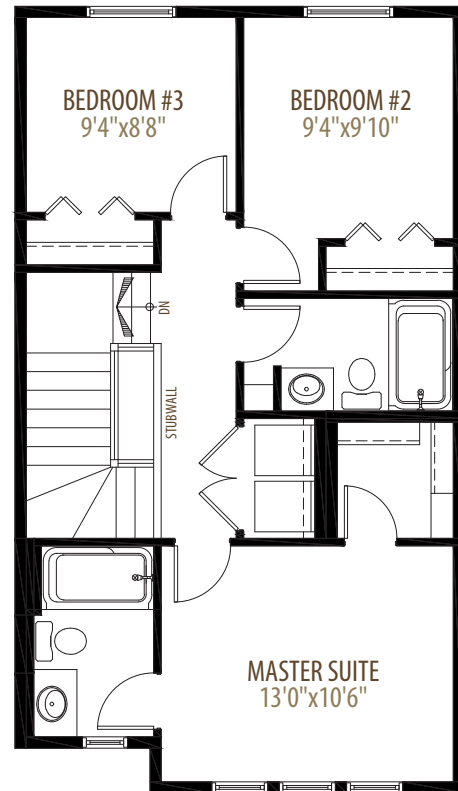

THE
KINSLEY

1,368 SQ FT

3 BEDROOMS • 2.5 BATHS

Main Floor 688 sq ft

Upper Floor 680 sq ft