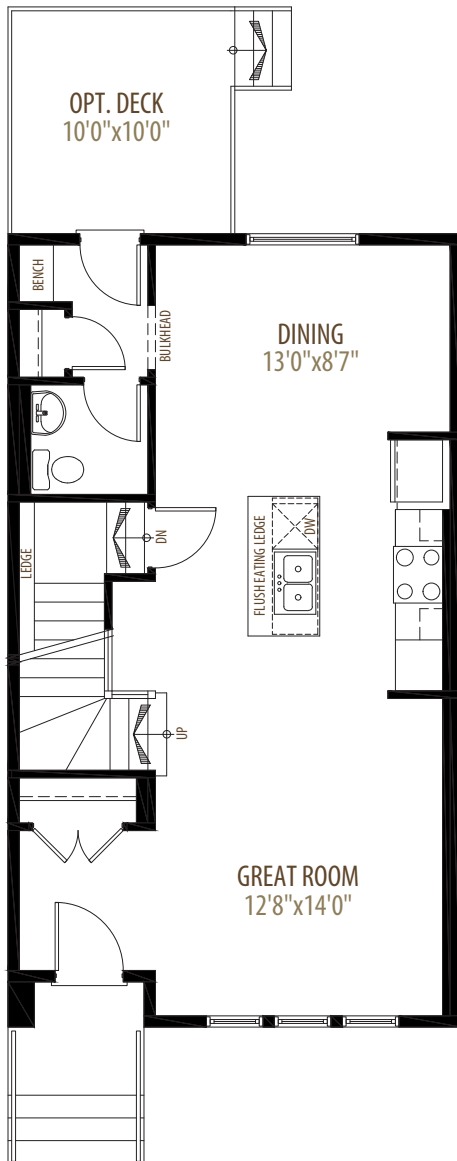

THE
KINSLEY

1,368 SQ FT

3 BEDROOMS • 2.5 BATHS

Main Floor 688 sq ft

Upper Floor 680 sq ft