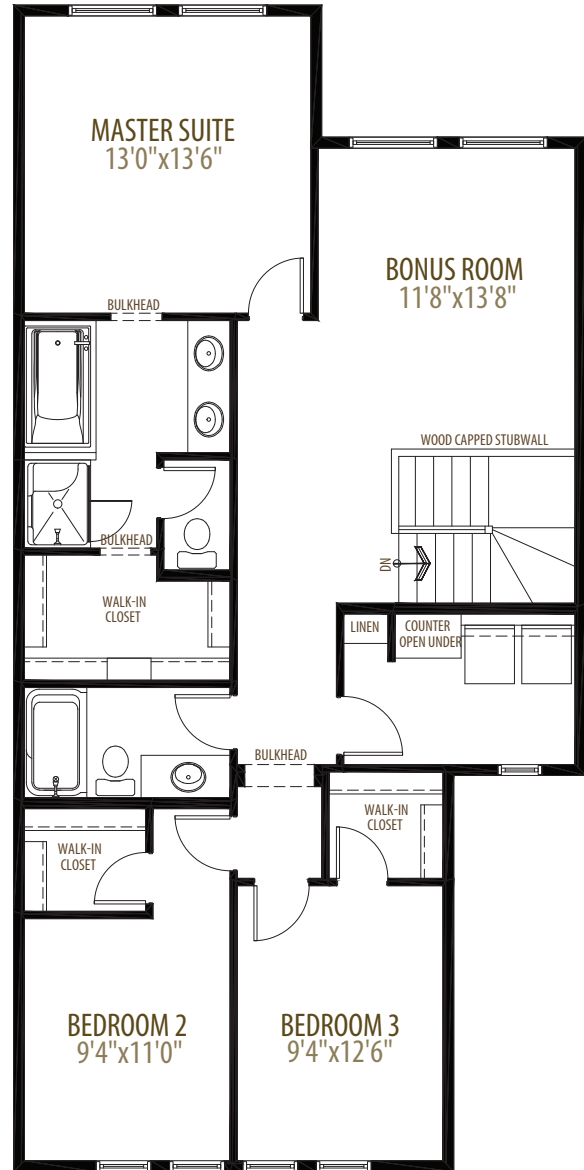

Main Floor 878 sq ft

Upper Floor 1,182 sq ft