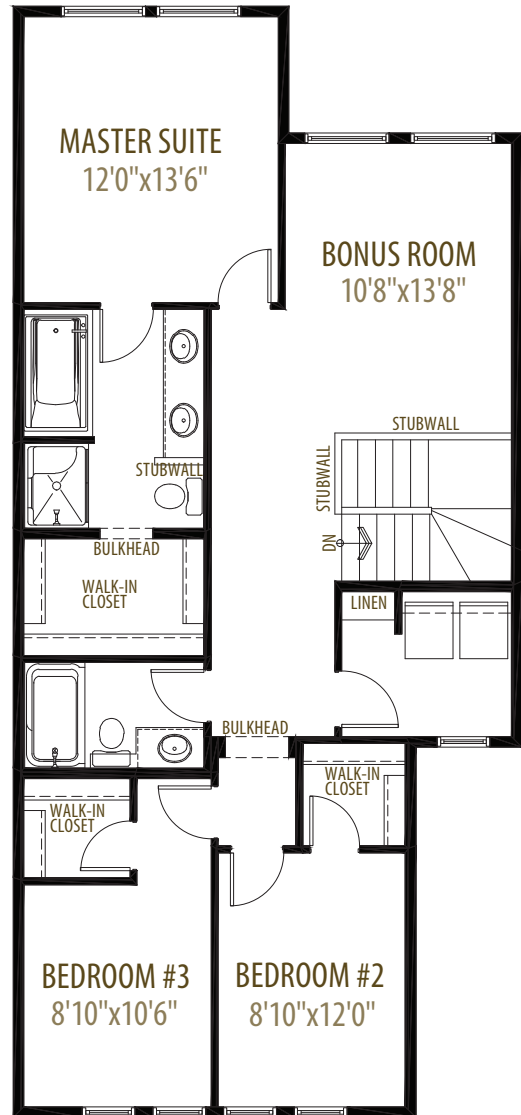

Main Floor 812 sq ft

Upper Floor 1,107 sq ft