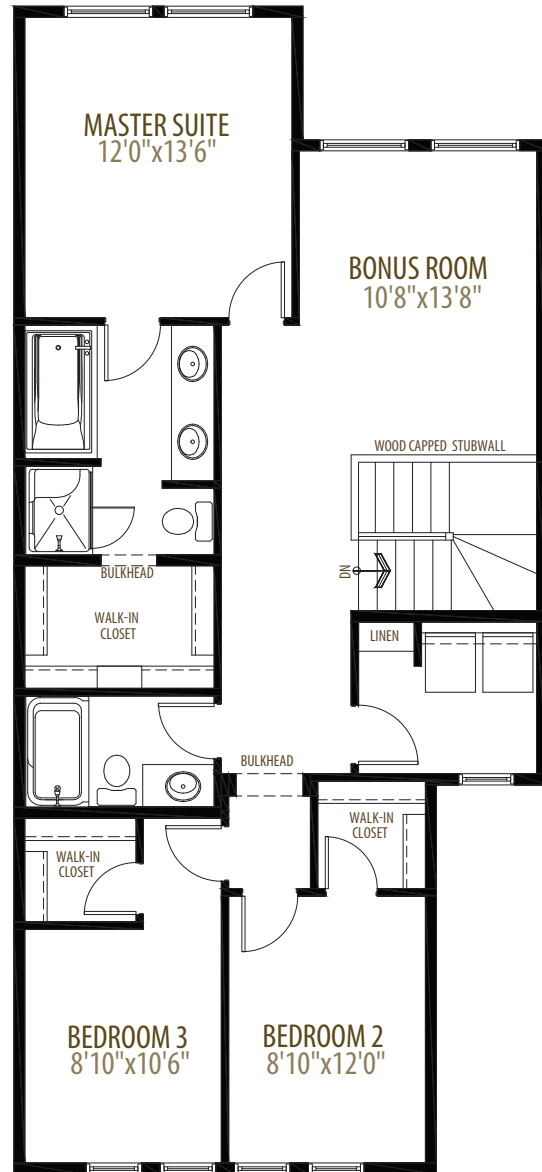

Main Floor 812 sq ft

Upper Floor 1,107 sq ft